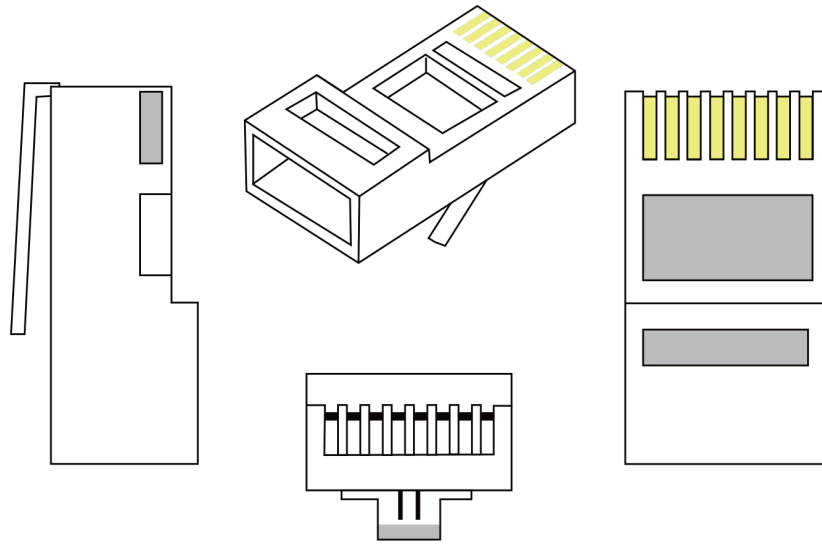

Case

Made of high quality polycarbonate, the RJ45 is a 8 contact connector with 50 micron gold plating.

Material

Made for indoor use, the cable is made from a double-shielded S / FTP and is therefore particularly resistant to interference and noise, in addition to having a flexible link guard protection.

MANUFACTURER'S CODE	NW6100
CONNECTOR	Modular male connector for UTP or FTP
CONNECTION	Able to transmit up to 10 Gbps
CASE	Made of high quality polycarbonate
CONTACTS	8 contacts with 50 micron gold bath
APPLICATION	Required for data network cables
USE	Ideal for interior
CABLE TYPE	Cat 5 / Cat 6 cable
EAN-13	7503026359631