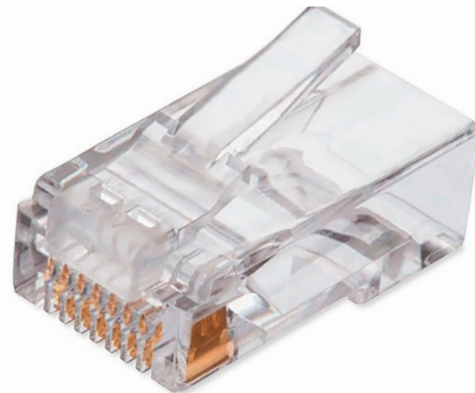

HIGH PERFORMANCE NETWORK

Niu Cat6 RJ45 Network Plugs Pack
SKU NW6100

Features

The male connector for twisted UTP or FTP cable pairs has the capability of transmitting up to 1000 Mbps ensuring faster internet speeds.

Case

Made of high quality polycarbonate, the RJ45 is a 8 contact connector with 50 micron gold plating.

Material

Made for indoor use, the cable is made from a double-shielded S / FTP and is therefore particularly resistant to interference and noise, in addition to having a flexible link guard protection.

MANUFACTURER'S CODE	NW6100
CONNECTOR	Modular male connector for UTP or FTP
CONNECTION	Able to transmit up to 10 Gbps
CASE	Made of high quality polycarbonate
CONTACTS	8 contacts with 50 micron gold bath
APPLICATION	Required for data network cables
USE	Ideal for interior
CABLE TYPE	Cat 5 / Cat 6 cable
EAN-13	7503026359631